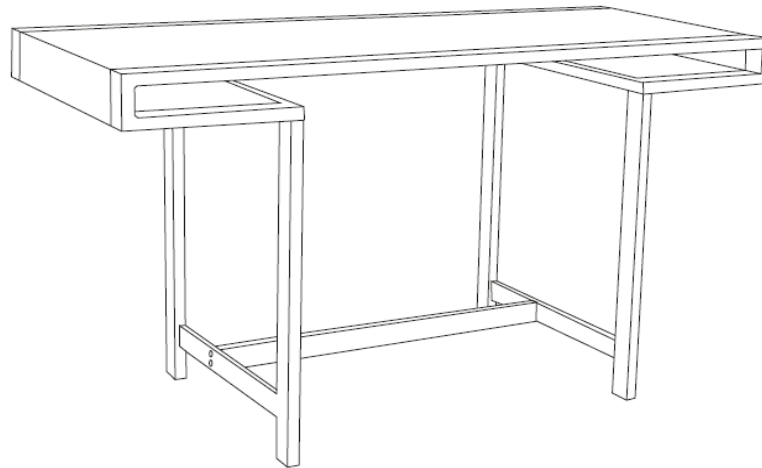

MOE'S

home collection

ASSEMBLY INSTRUCTIONS.

PARLIAMENT DESK

DR-1307-41

THANK YOU FOR YOUR PURCHASE!

PARTS AND HARDWARE.

PARTS LIST

No.	DESCRIPTION	IMAGE	QTY
A	TOP		1
B	LEGS		2

HARDWARES LIST

No.	DESCRIPTION	IMAGE	QTY
C	SPENCER		1

NOTES.

Thank you for purchasing this quality product! Be sure to check all packing material carefully for small part that may have come loose inside the carton during shipping.